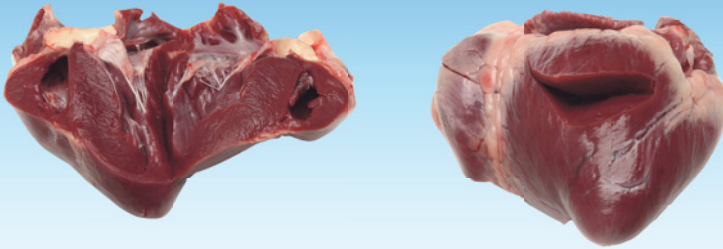

heart
44715

WEST FLEISCH
— PARTNERSHIP FOR QUALITY —

139

Specification: **GB** • pork hearts opened multi slashed

Packing: acc. to customer requirements

RU • Свиное сердце

RO • Inimă de porc

PL • Serce